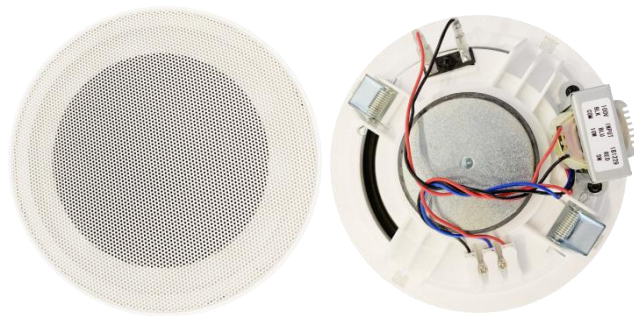

4.5" Frameless Ceiling Speaker (3W-6W)

FCS-705N

Feature:

- ✓ Commercial ceiling speaker with transformer.
- ✓ 4.5" ceiling speaker for BGM and PA system use.
- ✓ Compact size consistent with spot lighting and architectural design.
- ✓ Ideal for school, office, hotel and airport background music system.
- ✓ Rated power output 3W-6W at 100V.
- ✓ 5" full range paper driver unit.
- ✓ Line input 100V or 70V.
- ✓ ABS enclosure and metal grille in white.
- ✓ In-ceiling quick installation by spring clip.

Specification:

Model	FCS-705N
Description	4.5" Ceiling Speaker
Rated Power Output	3W-6W
Line Input	100V or 70V
Frequency Response	120Hz-18KHz
SPL(@1W/m)	92dB ±3db
Speaker Unit	4.5" full range paper cone
Cutout Size	148mm
Dimension	160D)×56(H)mm
Material	ABS enclosure and metal grille in white
Mounting Way	In-ceiling spring clip quick installation
Weight	0.42kg